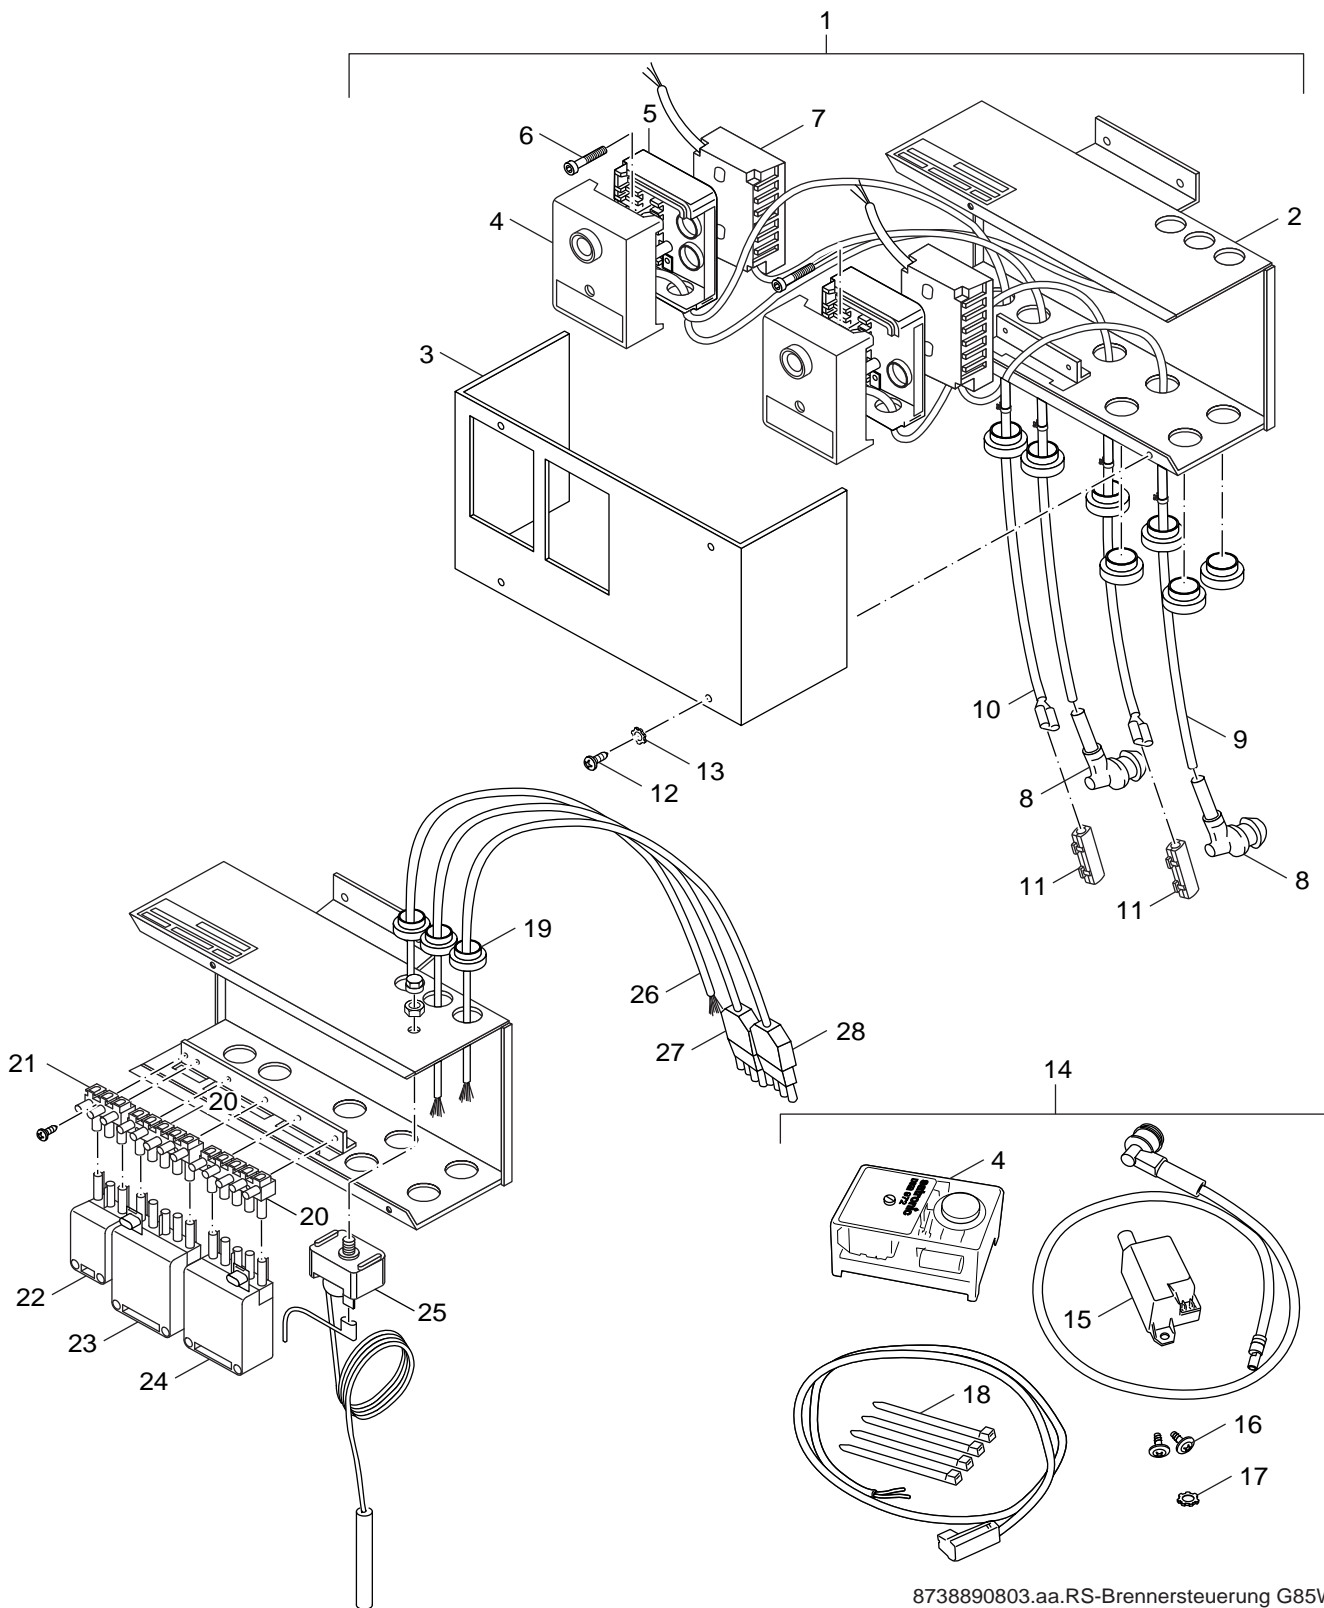

Ersatzteilliste
Spare parts list

8738890803.aa.RS-Brennersteuerung G85W

8
B

Brennersteuerung G85W
burner control G85W

Atmosphärischer Gasbrenner
AE204E - AZ324E